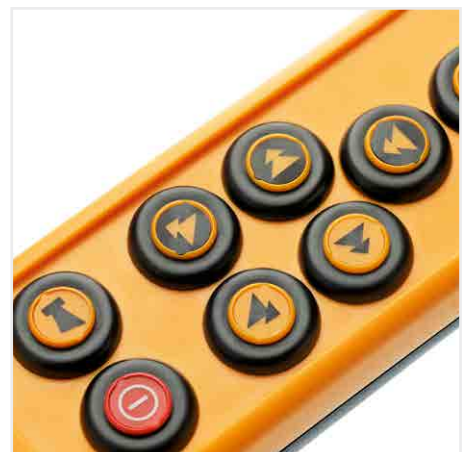

ABURemote

The freedom you need

ABURemote gives you the freedom you need when transporting heavy loads. The load can be moved from the safest available standing position which offers the best overview. The 'ABURemote Button' allows the operator to do this even with a single hand.

Modern

menu guidance

Even with its many functions, you will familiarise yourself quickly with ABURemote. The intuitively designed menu allows you to quickly access your crane functions. Four function buttons can be assigned individually to the commands you frequently need

Resistant

to radio frequency interference

ABURemote automatically communicates on available radio channels with your crane and is therefore very interference-resistant. Consequently all commands are processed into the requested action.

User-friendly

operation

With the Radio Remote Control 'ABURemote Button', which is specially designed for optimised ergonomics, you can operate your crane with a single hand. Thanks to large command buttons facilitating easy access to the finely adjusted pressure points, your hand will not tire even during continuous operation.