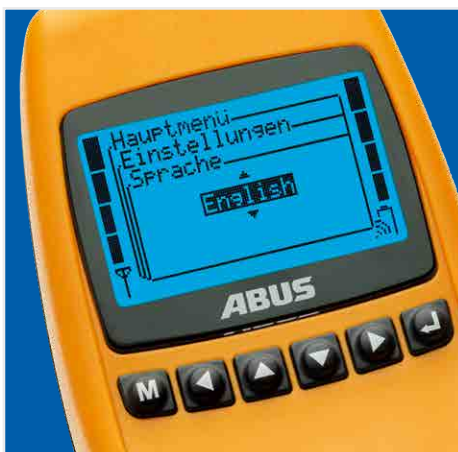

ABURemote

The freedom you need

ABURemote gives you the freedom you need when transporting heavy loads. The load can be moved from the safest available standing position which offers the best overview. The 'ABURemote Button' allows the operator to do this even with a single hand.

Modern

menu guidance

Even with its many functions, you will familiarise yourself quickly with ABURemote. The intuitively designed menu allows you to quickly access your crane functions. Four function buttons can be assigned individually to the commands you frequently need

Resistant

to radio frequency interference

ABURemote automatically communicates on available radio channels with your crane and is therefore very interference-resistant. Consequently all commands are processed into the requested action.

User-friendly

operation

With the Radio Remote Control 'ABURemote Button', which is specially designed for optimised ergonomics, you can operate your crane with a single hand. Thanks to large command buttons facilitating easy access to the finely adjusted pressure points, your hand will not tire even during continuous operation.